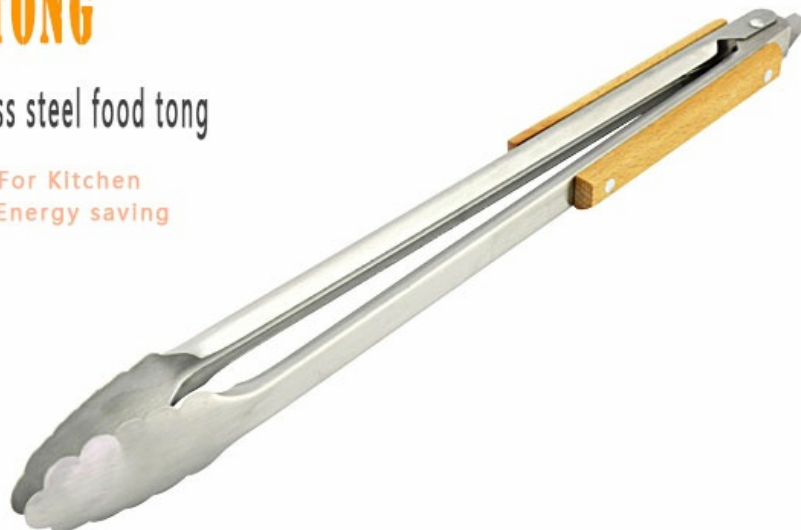

16" Food Tong

Food Tongs

Item No.: KT06116

Description

[Quotation Information](#)

Product Description

Elegant and Fashionable

high quality life starts from the pursuit of high quality

16"FOOD TONG

High-grade stainless steel food tong

Necessary Tools For Kitchen
Heat insulation, Energy saving

16"Food Tong

	Material	Size	Weight	Surface Processing
16"Food Tong	Blade M: #430, Handle M: Beech Wood	Blade THK:0.8mm, Blade W:3.8cm, Blade L:7.8cm, Handle L:13.0cm	184g	Sand Polishing

Package

PP Bag

Product Size

Detailed Images

Food clip gripper

The Food tong's head is more stable and reliable to pick up food, to prevent the food slip down.

The handle design is according with human body mechanics, smooth and uniform texture and , the hand touch is comfortable.