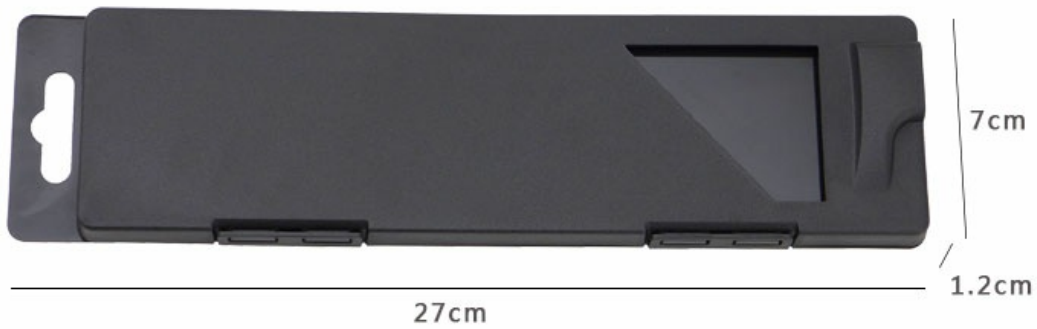

# Chef Knife Sheath

Waterproof and Mould Proof

Easy to Carry

Product : PP Knife Sheath  
Material : PP  
Measurement : 27\*7\*1.2cm  
Thickness : 1.6mm  
Weight : 62g

## Product Size

---

Note:Size is subject to actual sample.