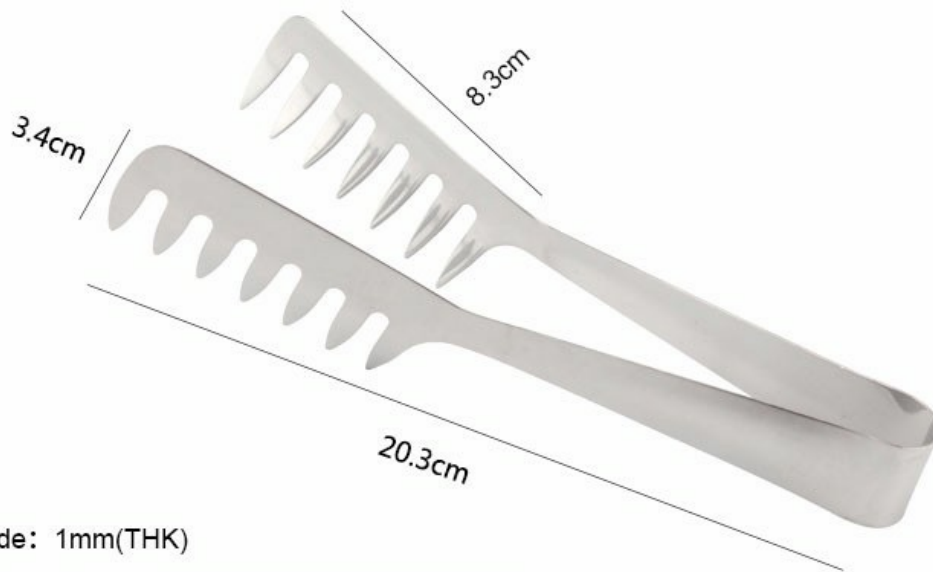

Noodle Tong

Food Tongs

Item No.: KT04401

Description

[Quotation Information](#)

Product Description

Using for clip noodles and stir salad.

NOODLE TONG

Functional food tong

Humanized design,
picking up food is more convenient

Product : Noodle Tong

Material : #430

Packaging : Each in PP Bag

Weight : 59g

Purpose: To pick up Noodle..

Product Size

Blade: 1mm(THK)

Note: Size is subject to actual sample.

Detailed Images

Anti-slip serrated head, sturdy and durable

Clip head cross design, the middle of the clip has a gap

**Clip head cross design, the middle of the clip has a gap,
not easy to clip section**