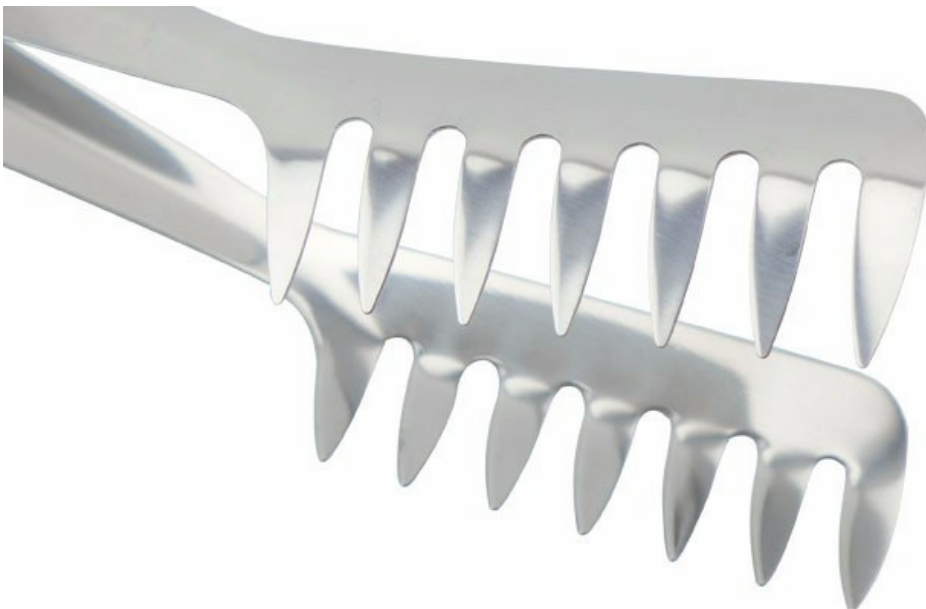

Noodle Tong

Food Tongs

Item No.: KT04401

Description

[Quotation Information](#)

Product Description

Using for clip noodles and stir salad.

NOODLE TONG

Functional food tong

Humanized design,
picking up food is more convenient

Product : Noodle Tong

Material : #430

Packaging : Each in PP Bag

Weight : 59g

Purpose: To pick up Noodle..

Product Size

Blade: 1mm(THK)

Note: Size is subject to actual sample.

Detailed Images

Anti-slip serrated head, sturdy and durable

Clip head cross design, the middle of the clip has a gap

**Clip head cross design, the middle of the clip has a gap,
not easy to clip section**

**The handle design is according with human engineering,
it's smooth and rounded and not hurting hand, comfortable feel.**

**The whole product is make of stainless steel material, in high hardness, heat and
resistant corrosion, durable, smooth shiny surface,
not easy to rust, beautiful and practical.**