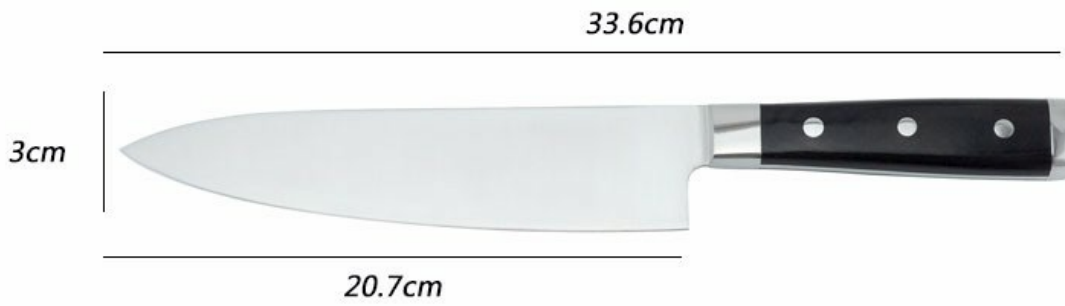

8" Chef Knife+ Gift Box

Single Stainless Steel Knife

Item No.: KS484A08A

Description

[Quotation Information](#)

Product Description

Elegant and Fashionable

high quality life starts from the pursuit of high quality

8"Chef Knife

Elegant And Fashionable

High quality life starts from the pursuit of high quality

8"Chef Knife

	Material	Size	Weigh	Polishing
--	----------	------	-------	-----------

						t	
8"Chef Knife	Blade: 5Cr15Mov, Handle: Pakka wood+ Forged	Blade: 3.0mm(THK)/4.7cm(W)/20.7cm(L), Handle: 12.7cm(L)				251g	Rubber wheel
Item No.	KS484A08A						
MOQ	3000 Sets						
Package	Gift Box						

Product Size

Blade THK: 3mm

Note:Size is subject to actual sample.

Detailed Images

**Using 5Cr15Mov stainless steel
will be more sharper and durable,
top grade material and elaborate knife body design.**

**Fixed with 3 rivets, never break and crack,
comfortable and anti-slip.**