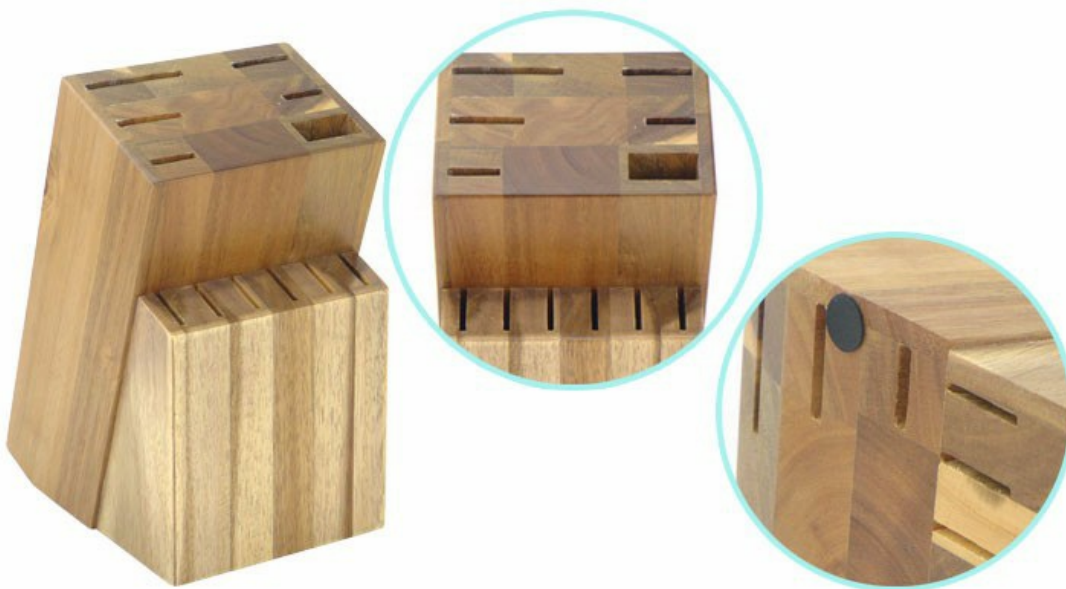

Detailed Images

**Anti-slip EVA gasket, safe and clean.
with ventilation characteristic**

**Blade is in stainless steel 3Cr13,
superior performance and keep long-term sharpening.**