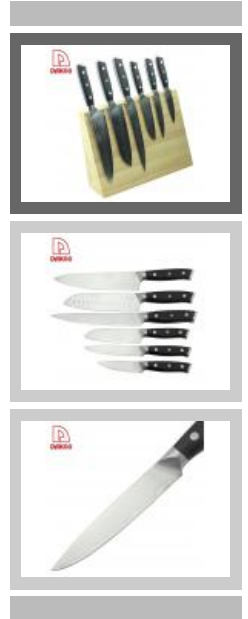

6Pcs Kitchen Knife Set+ Magnetic Wooden Block

Stainless Steel Knife Set

Item No.: KS01007

Description

[Quotation Information](#)

Product Description

Elegant and Fashionable

high quality life starts from the pursuit of high quality

Damascus Knife Set

By affecting legend and its excellent performance, Damascus steel knife has become the masterwork of knife collectors.

Damascus 6Pcs Kitchen Knives

Chef Knife—USE: Suitable for cutting meat,fish,vegetable.

Carving Knife—USE: Suitable for slicing of meat without bone,fish,vegetable. Do not use for chopping bones due to the thin blade.

Santoku Knife—USE: Suitable for cutting meat,fish,vegetable.

Utility Knife—USE: suitable for cutting small piece of meat, fruits and vegetables,and peeling melons.

Paring Knife—USE: Suitable for cutting fruit, melon,vegetables

Wooden Block—Suitable for storing and displaying knives. Simple and fashion design, easy to clean.

	Material	Blade THK	Blade W	Blade L	Total L	Weight	Polishing
8"Chef Knife	Blade M: Domestic	2mm	4.5cm	20.5cm	32.5cm	268g	Mirror Polishing
7"Santoku Knife	Damascus(6 7 Layers),	2mm	4.5cm	17cm	30cm	265g	
8"Carving Knife		2mm	3cm	20.5cm	33cm	236g	
5"Utility Knife	Handle M: #430+ Mikata	2mm	2.2cm	12.5cm	23.5cm	123g	
3.5"Paring Knife		1.8mm	2.5cm	10cm	20cm	119g	
5"Santoku Knife		2mm	3.5cm	13cm	23.5cm	138g	
Magnetic suction cutter holder	Rubber wood+ magnet	30x9x22.4cm					
Item No.	KS01007						
MOQ	1000 Sets						
Package	Color Box						