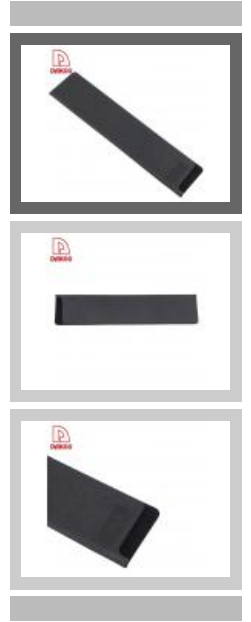

Home / Kitchenwares / Knife / Sheath

Knife Sheath

Kitchenwares

Item No.: KP022

Description

[Quotation Information](#)

Product Description

Knife Sheath

Waterproof and Mould Proof

Easy to Carry

Product : Knife Sheath
Material : ABS with flocking inside
Measurement : 22*5cm
Thickness : 2mm
Weight:42g

Product Size

Note:Size is subject to actual sample.

Detailed Images

**Outside material is ABS, stable and durable,
top-grade and beautiful,could keep long time use.**

**Inside is soft flocking,
could prevent knife blade from scratch effectively when storage,
to prevent knife blade surface from scratch.**