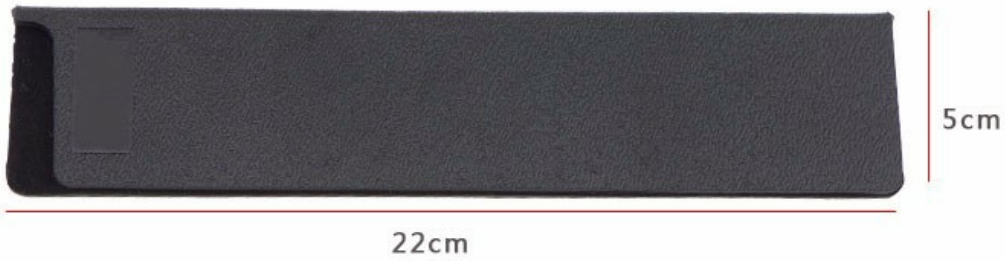

Waterproof and Mould Proof

Easy to Carry

Product : Knife Sheath
Material : ABS with flocking inside
Measurement : 22*5cm
Thickness : 2mm
Weight:42g

Product Size

Note:Size is subject to actual sample.

Detailed Images

**Outside material is ABS, stable and durable,
top-grade and beautiful,could keep long time use.**

**Inside is soft flocking,
could prevent knife blade from scratch effectively when storage,
to prevent knife blade surface from scratch.**

Various types of knife sheath, to satisfy with different knife blade use.