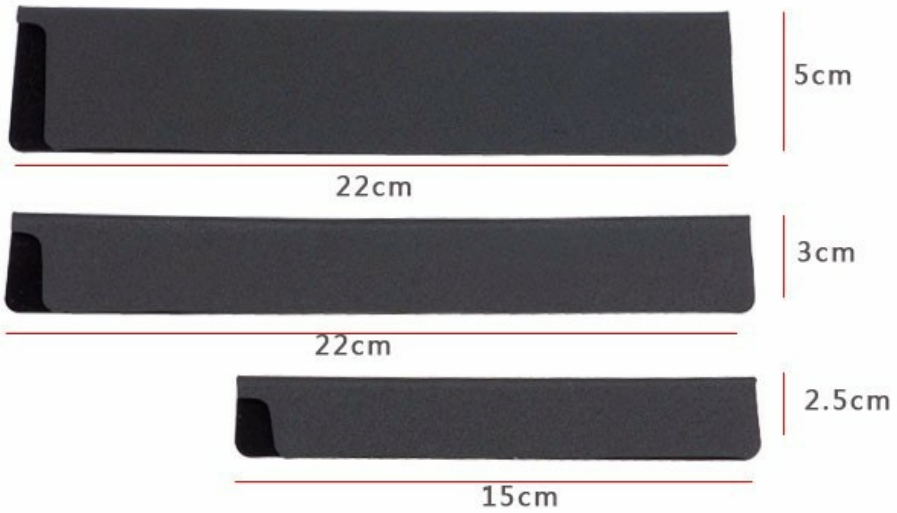

Waterproof and Mould Proof

Easy to Carry

Product : Knife Sheath

Material : ABS with flocking inside

Measurement : 22*5cm ; 22*3cm ; 15*2.5cm

Weight : 26g;17g;9g

Product Size

Note:Size is subject to actual sample.

Detailed Images

**Outside material is ABS, stable and durable,
top-grade and beautiful,could keep long time use.**

**Inside is soft flocking,
could prevent knife blade from scratch effectively when storage,
to prevent knife blade surface from scratch.**

Various types of knife sheath, to satisfy with different knife blade use.