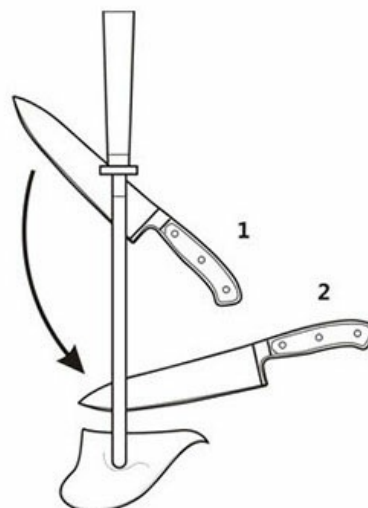

Material : Steel + Rubber Wood

Size : 41.3x1cm

Polishing : Chrome Plated ,
Heat Treatment

Here is the proper method of use

Size

Weight:365g

Note:Size is subject to actual sample.

Details

Made from stainless steel, comfortable to hold

**Superior performance and unmatched quality,
solid and durable**

**Generally, suit for cleaver knife, chef knife,
carving knife and paring knife**

**Handle and blade is in tight connection,
it will not be hiding dirt, easy to clean, reduce the growth
of bacterial and not easy to break and crack.**

 Experience

Ergonomic handle, to provide best sharpening experience

**USE: used for repairing and
sharpening the cutting edge**

Here is the proper method of use

here is the proper method of use