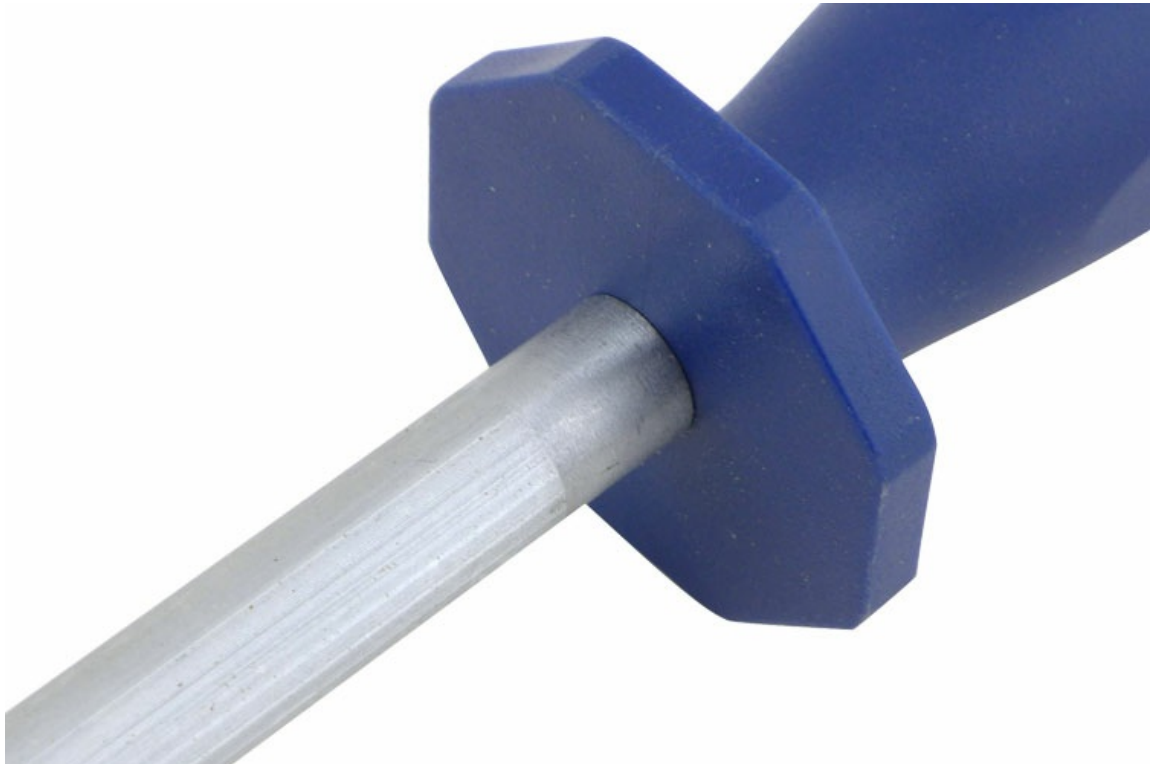

12" Sharpener

Sharpener

Item No.: SP02312

Description

[Quotation Information](#)

Information

Information

Product : 12" Sharpener
Material : Carbon Steel + PP
Size : 46.4x1.2cm
Polishing : Chrome Plated ,
Heat Treatment

Here is the proper method of use

Size

Weight:345g
Note:Size is subject to actual sample.

Details

Made from stainless steel, comfortable to hold

**Superior performance and unmatched quality,
solid and durable**

**Generally, suit for cleaver knife, chef knife,
carving knife and paring knife**

**Handle and blade is in tight connection,
it will not be hiding dirt, easy to clean, reduce the growth
of bacterial and not easy to break and crack.**