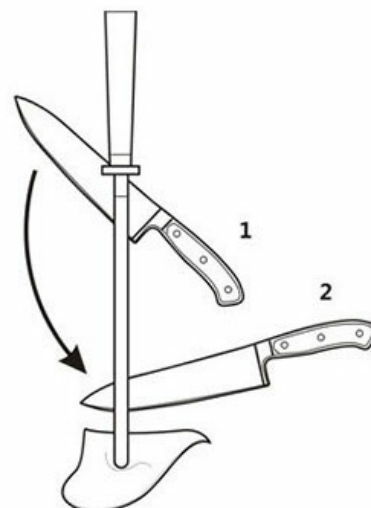

Experience

Ergonomic handle, to provide best sharpening experience

**USE: used for repairing and
sharpening the cutting edge**