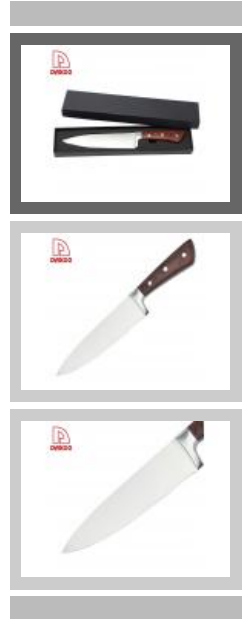

8"Chef Knife

Stainless Steel Knife Set

Item No.: KS45808A-1

Description

[Quotation Information](#)

Product Description

Elegant and Fashionable

high quality life starts from the pursuit of high quality

Pakka Wood Handle 8"Chef Knife

Elegant And Fashionable

High quality life starts from the pursuit of high quality

8"Chef Knife

	Material	Blade THK	Blade W	Blade L	Total L	Weight	Polishing
--	----------	-----------	---------	---------	---------	--------	-----------

8" Chef Knife	Blade M: 3Cr13 Handle M: Pakka wood+ Forged	2.5mm	4.7cm	20.5cm	33.5cm	266g	Sand Polishing
8" Chef Knife Lid and Base Box	100g Black Paper (Grain Surface) +1000g Cardboard + EVA Tray	38x8x3.4cm				158g	
Item No.	KS45808A-1						
MOQ	3000 Sets						
Package	Lid and Base Box						

Product Size

Blade THK: 2.5mm

Note:Size is subject to actual sample.

Made from 3Cr13, superior performance, sharp and durable

With beautiful designed handle and comfortable to hold

Related Products