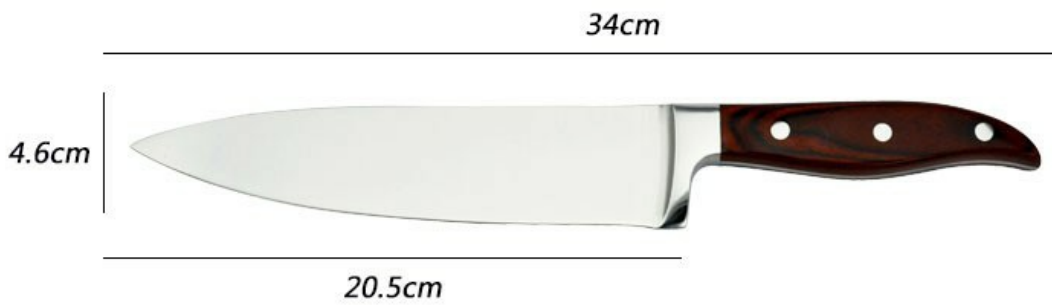

8"Chef Knife

Single Stainless Steel Knife

Item No.: KS456A08A-1

Description

[Quotation Information](#)

Product Description

Elegant and Fashionable

high quality life starts from the pursuit of high quality

Pakka Wood Handle 8"Chef Knife

Elegant And Fashionable

High quality life starts from the pursuit of high quality

8"Chef Knife

	Material	Blade THK	Blade W	Blade L	Total L	Weigh t	Polishing
--	----------	-----------	---------	---------	---------	---------	-----------

8"Chef Knife	Blade M: 3Cr13 Handle M: Pakka wood+ Forged	2.5mm	4.6cm	20.5cm	34cm	252g	Rubber Wheel
Damascus Knife Gift Box(Big)	Black Cardboard(110g Black Paper+1000g Cardboard)+ PVC+ EVA Flocking Tray	37.2x7.6x3.8cm				176g	Grain Surface
Item No.	KS456A08A-1						
MOQ	3000 Sets						
Package	Gift Box						

Product Size

Blade THK: 2.5mm

Note:Size is subject to actual sample.

Detailed Images

Made from 3Cr13, superior performance, sharp and durable

With beautiful designed handle and comfortable to hold

Related Products