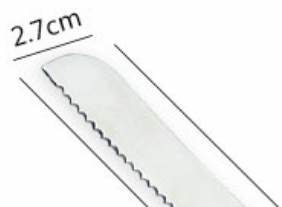

8"Bread Knife

Stainless Steel Knife Set

Item No.: KS11908B

Description

[Quotation Information](#)

▶ Product Information:

Product: Dove Shape Handle Bread Knife

Material: 3CR13+ PP+TPR

Weight: 81g

Size: 34.5*2.7cm

▶ Size :

Product Specification

Length: 34.5cm

Length: 34.5cm
Width: 2.7cm
Knife Blade Length: 19.5cm
Knife Blade Thickness: 1.8mm
Weight : 81g

► Color:

► Packaging :