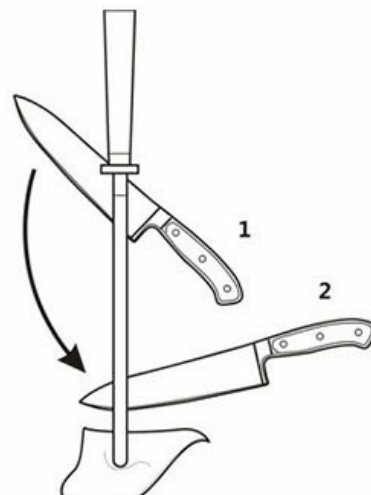

Material : Steel + Bamboo

Size : 29x0.9cm

Polishing : Chrome Plated ,
Heat Treatment

Here is the proper method of use

Size

Note:Size is subject to actual sample.

Details

Made from stainless steel, comfortable to hold

**Superior performance and unmatched quality,
solid and durable**

**Generally, suit for cleaver knife, chef knife,
carving knife and paring knife**

Handle and blade is in tight connection,
it will not be hiding dirt, easy to clean, reduce the growth
of bacterial and not easy to break and crack.

⊕ Experience

Ergonomic handle, to provide best sharpening experience

USE: used for repairing and sharpening the cutting edge

Here is the proper method of use