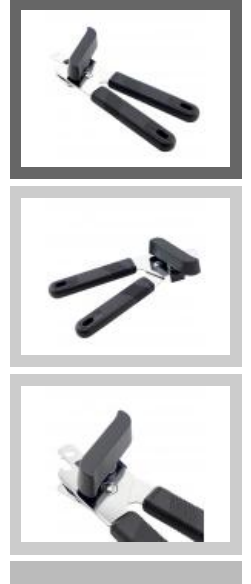

Multi-function Can Opener

Kitchenwares

Item No.: CO0006

Description

[Quotation Information](#)

----- Size -----

----- Details -----

Applying to all kinds of cans, bottles, soda cap, it can be used for bottle opener, suitable for outdoor camping, picnic, travel carrying and so on.

**Ergonomic design, PP rotating handle,
non-slip, touch feeling is comfortable, simple and easy.**

**Fine and perfect gear and sharp blade pulley, help you
to easily open the lid, rivet rotate and fix, then clockwise
turn the plastic gears, very easy to use and save energy.**

**Tight work, every small parts is in fine grinding,
high-grade design, multi-function purpose.**

**PP handle is fine and smooth, will not
hurt hand and in comfortable touching.**

Hanging hole design, easy to storage and save space.