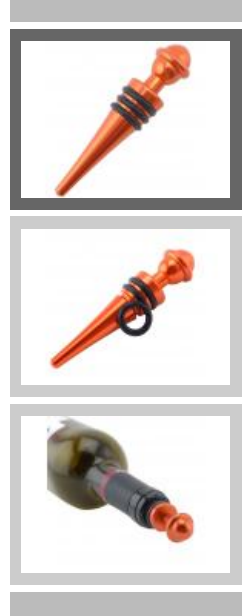

## Wine Bottle Stopper

Kitchenwares

Item No.: BS0007A

Description

[Quotation Information](#)

---

---

----- Size -----

---

----- Details -----

**Touch feeling is thick and solid, sealing strong,  
will not leak gas and wine, guarantee the original quality of wine**

---

**Exquisite workmanship, delicate appearance, ideal gift choice**

---

**The bottom of bottle stopper is using cone shape bottom,  
is more easier to put into the bottle mouth**

---

---

**Food grade silicone, high temperature resistant,  
avirulent and insipidity, healthy and safety**

---

**To use aluminum material, coated with environmental toner,  
smooth surface and beautiful colors**

---

**3 layers anti-slip food grade silicone are suitable  
for different size bottle mouth to use,  
can be assembled, healthy and safety**