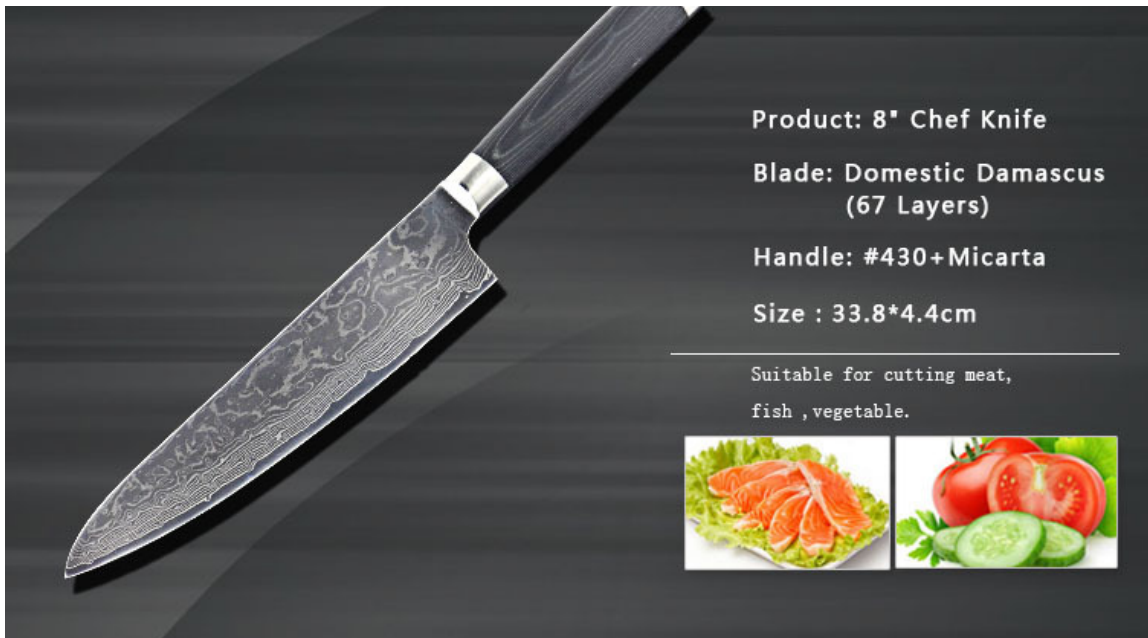

Damascus 8" Chef Knife

Single Stainless Steel Knife

Item No.: KD00408A

Description

[Quotation Information](#)

Information

Size

Features

- By affecting legend and its excellent performance, Damascus steel knife has become the masterwork of knife collectors.

Blade

- Blade covers with cast molding decorative pattern, like clouds and flowing water, very beautiful anomalies.
- The auspicious clouds pattern in the knife blade surface is not only vintage but also fashion, and could help to separate food very fast.