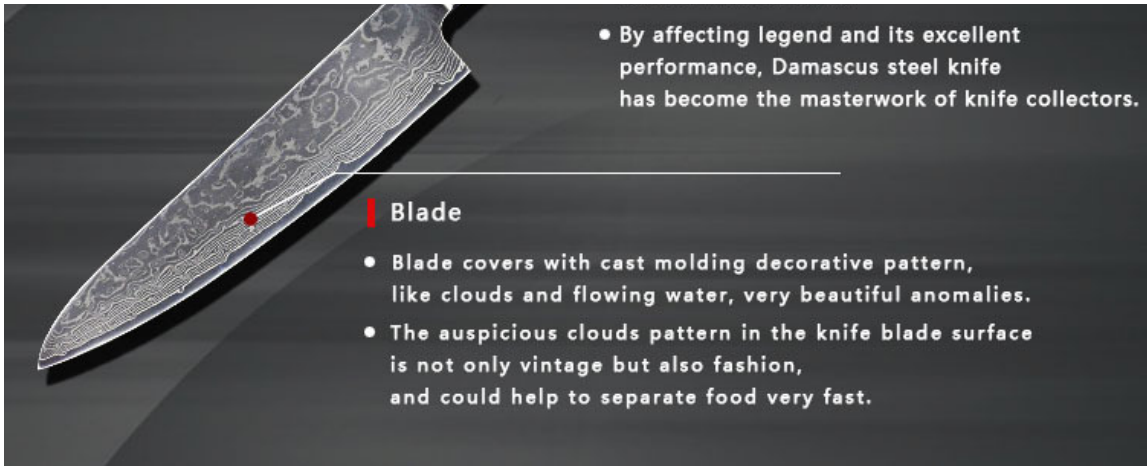

Damascus 8" Chef Knife

Single Stainless Steel Knife

Item No.: KD00408A

Description

[Quotation Information](#)

Information

Size

Features

- By affecting legend and its excellent performance, Damascus steel knife has become the masterwork of knife collectors.

Blade

- Blade covers with cast molding decorative pattern, like clouds and flowing water, very beautiful anomalies.
- The auspicious clouds pattern in the knife blade surface is not only vintage but also fashion, and could help to separate food very fast.