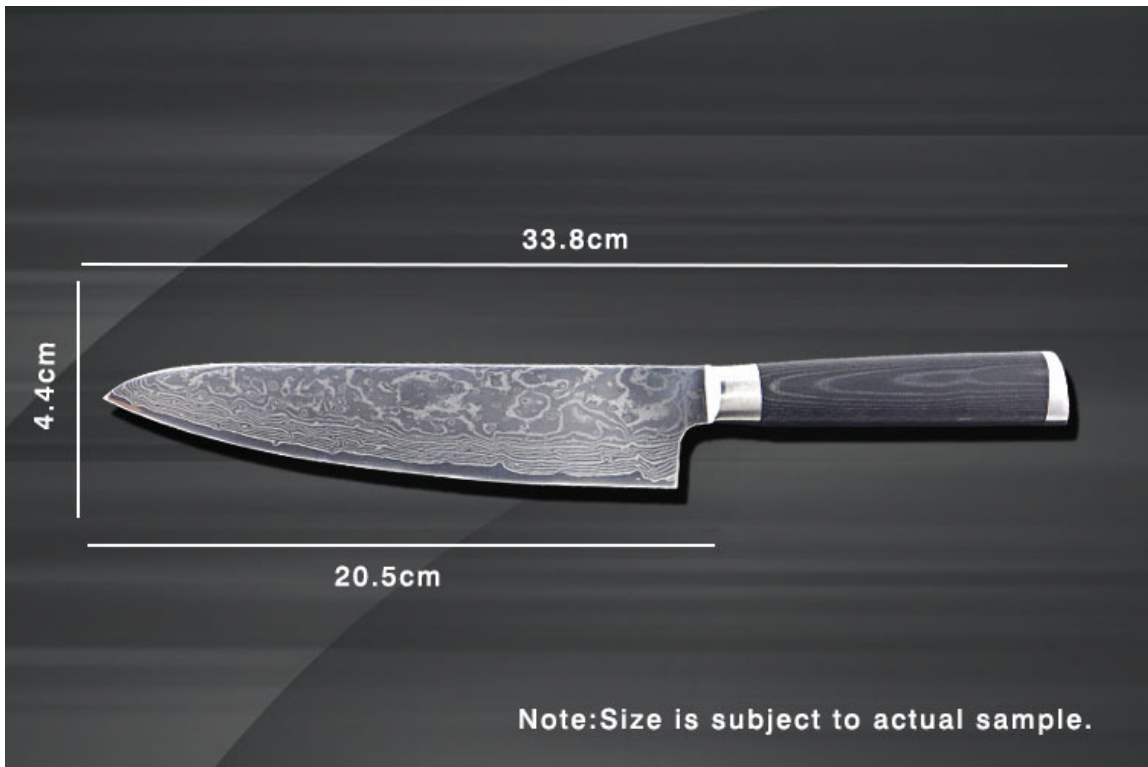

Damascus 8" Chef Knife

Single Stainless Steel Knife

Item No.: KD00408A

Description

[Quotation Information](#)

Information

Size

Features

- By affecting legend and its excellent performance, Damascus steel knife has become the masterwork of knife collectors.

Blade

- Blade covers with cast molding decorative pattern, like clouds and flowing water, very beautiful anomalies.
- The auspicious clouds pattern in the knife blade surface is not only vintage but also fashion, and could help to separate food very fast.