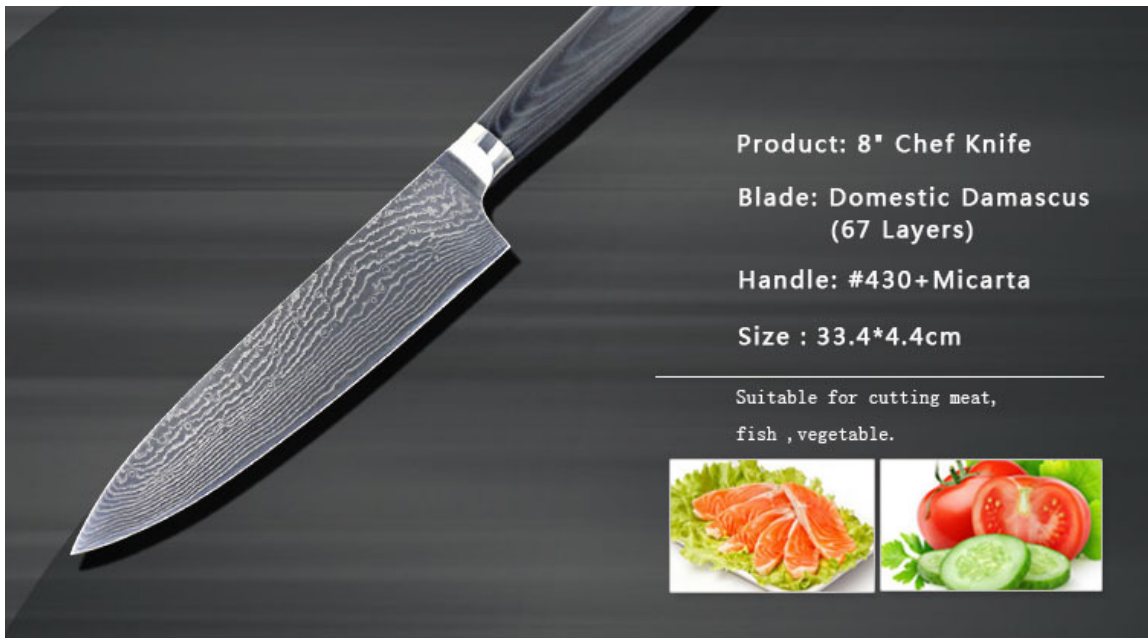

### Damascus 8" Chef Knife

Single Stainless Steel Knife

Item No.: KD00308A

Description

[Quotation Information](#)

**Information**

## Size

## Features

comfortable to hold.  
• By affecting legend and its excellent performance, Damascus steel knife has become the masterwork of knife collectors.

**Blade**

- Blade covers with cast molding decorative pattern, like clouds and flowing water, very beautiful anomalies.
- The auspicious clouds pattern in the knife blade surface is not only vintage but also fashion, and could help to separate food very fast.