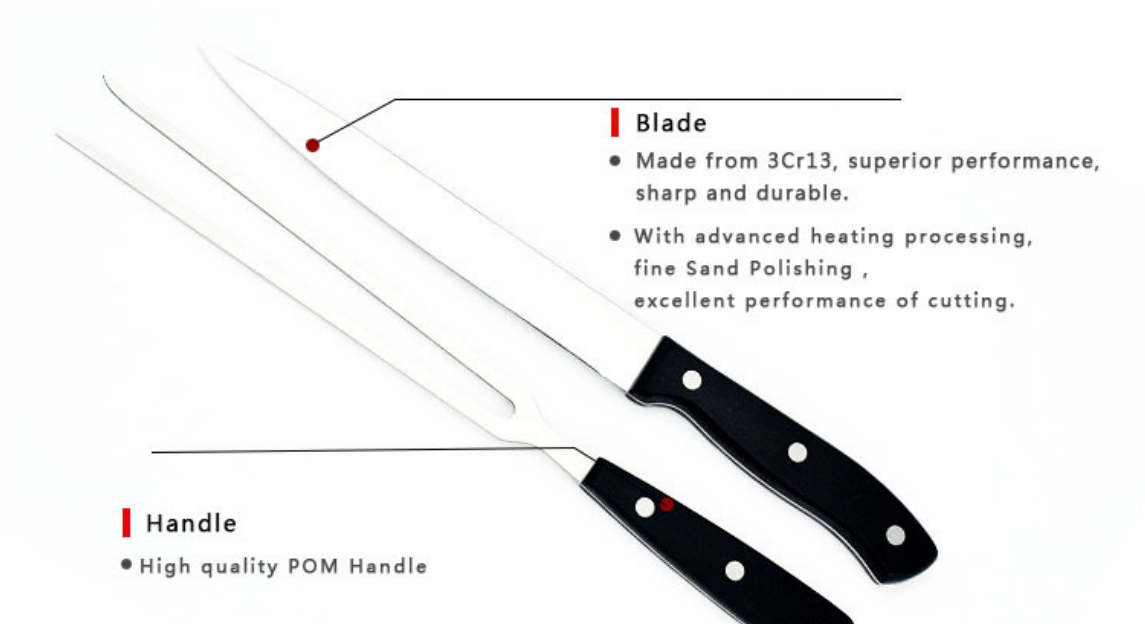

2Pcs POM Handle Knife Set

Stainless Steel Knife Set

Item No.: KS06702

Description

[Quotation Information](#)

2Pcs POM Handle Knife Set

Elegant And Fashionable

High quality life starts from the pursuit of high quality

Information

2.5cm

⊕ Features

- Fixed with 3 rivets, never break and crack, comfortable and anti-slip.

Details

Close-up Photo of Blade

Close-up Photo of Handle

Close-up Photo of Handle