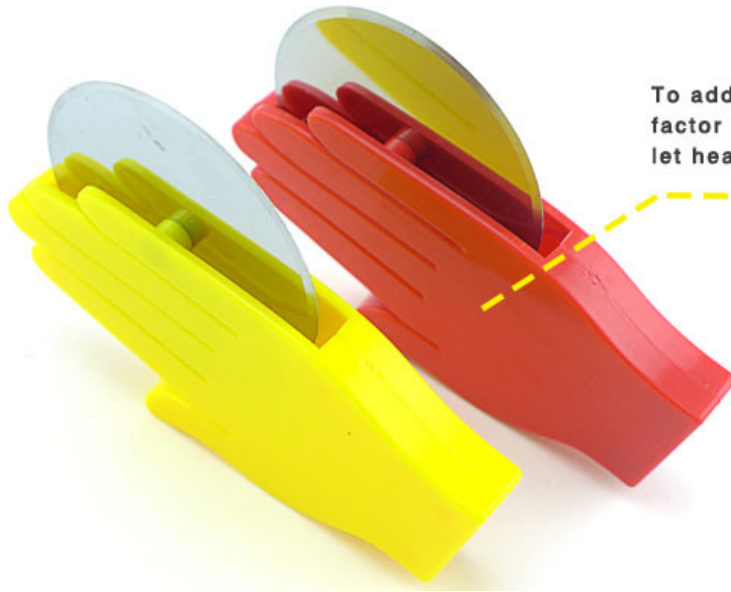

To add a bit bright and color factor of your kitchen, let health live into your life.

Color Two fresh and cool colors for you to keep good mood every day.