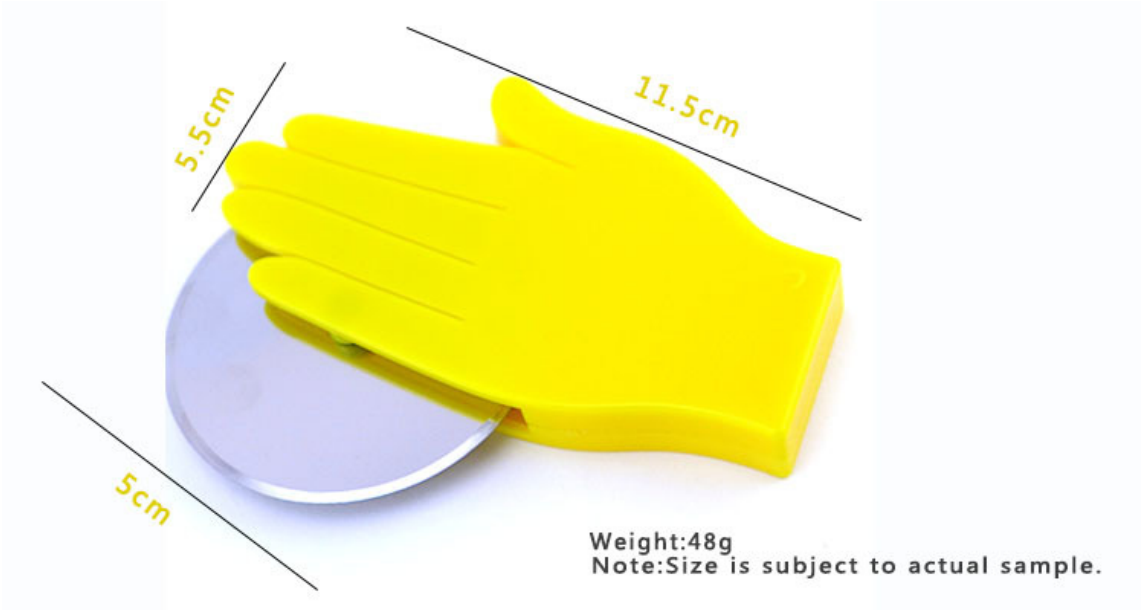

Product : Cutting Pastry Tool

Material : ABS+430

Size : 11.5*5.5cm

Blade Diameter : 5cm

Weight : 48g

Color : ■ Yellow ■ Red

Size

Dimensions are all manual measuring, accurate size is subject to the actual sample.