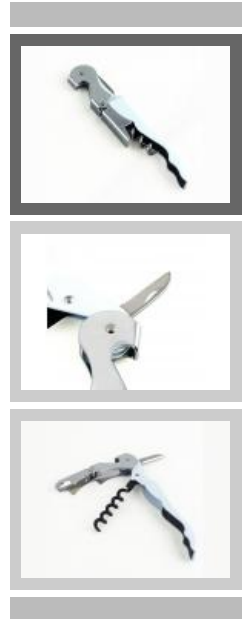

Bottle Opener

Kitchenwares

Item No.: KW06002

Description

[Quotation Information](#)

Item No.: KW06002

Name: Bottle Opener

Material: Stainless Steel

Specification: 12.1x7 cm

Processing: Plating/Electrophoresis