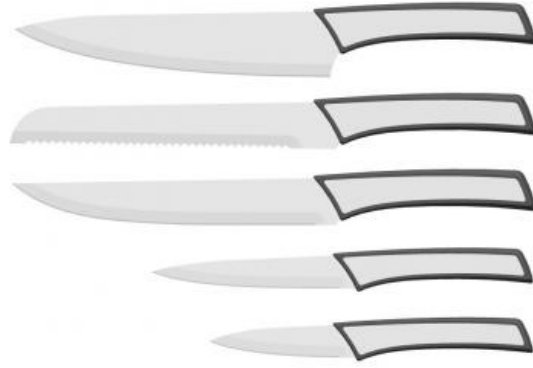

ABS+430 Steel Handle Kitchen Knives

Stainless Steel Knife Set

Item No.: KS459

Description

[Quotation Information](#)