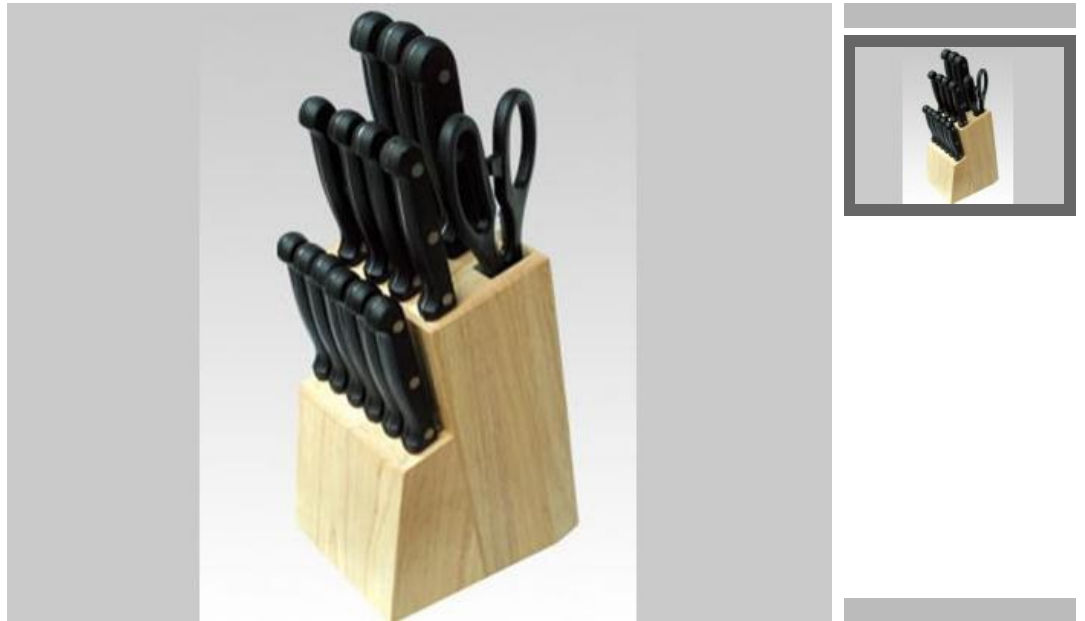

## 14pcs Set Wooden Block

Knife Stand/Block

Item No.: BLW028

Description

[Quotation Information](#)

**Item No.:** BLW028

**Name:** 14pcs Set Wooden Block

**Material:** Pine Wood

**Specification:** 10.7X8.2X22cm

**Processing:**