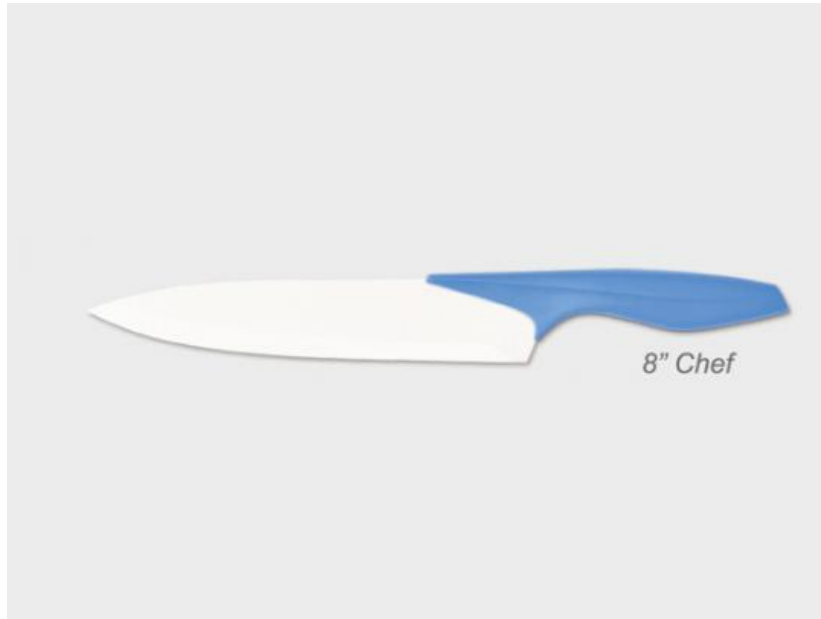

8"Chef Knife

Single Stainless Steel Knife

Item No.: KN44008A

Description

[Quotation Information](#)

Item No.: KN44008A

Name: 8"Chef Knife

Material: Blade M: 3CR13 Handle M: PP

Specification: Blade THK: 1.5mm, Blade W: 4cm, Blade L: 16cm, Total L: 33cm

Processing: Sand Polishing